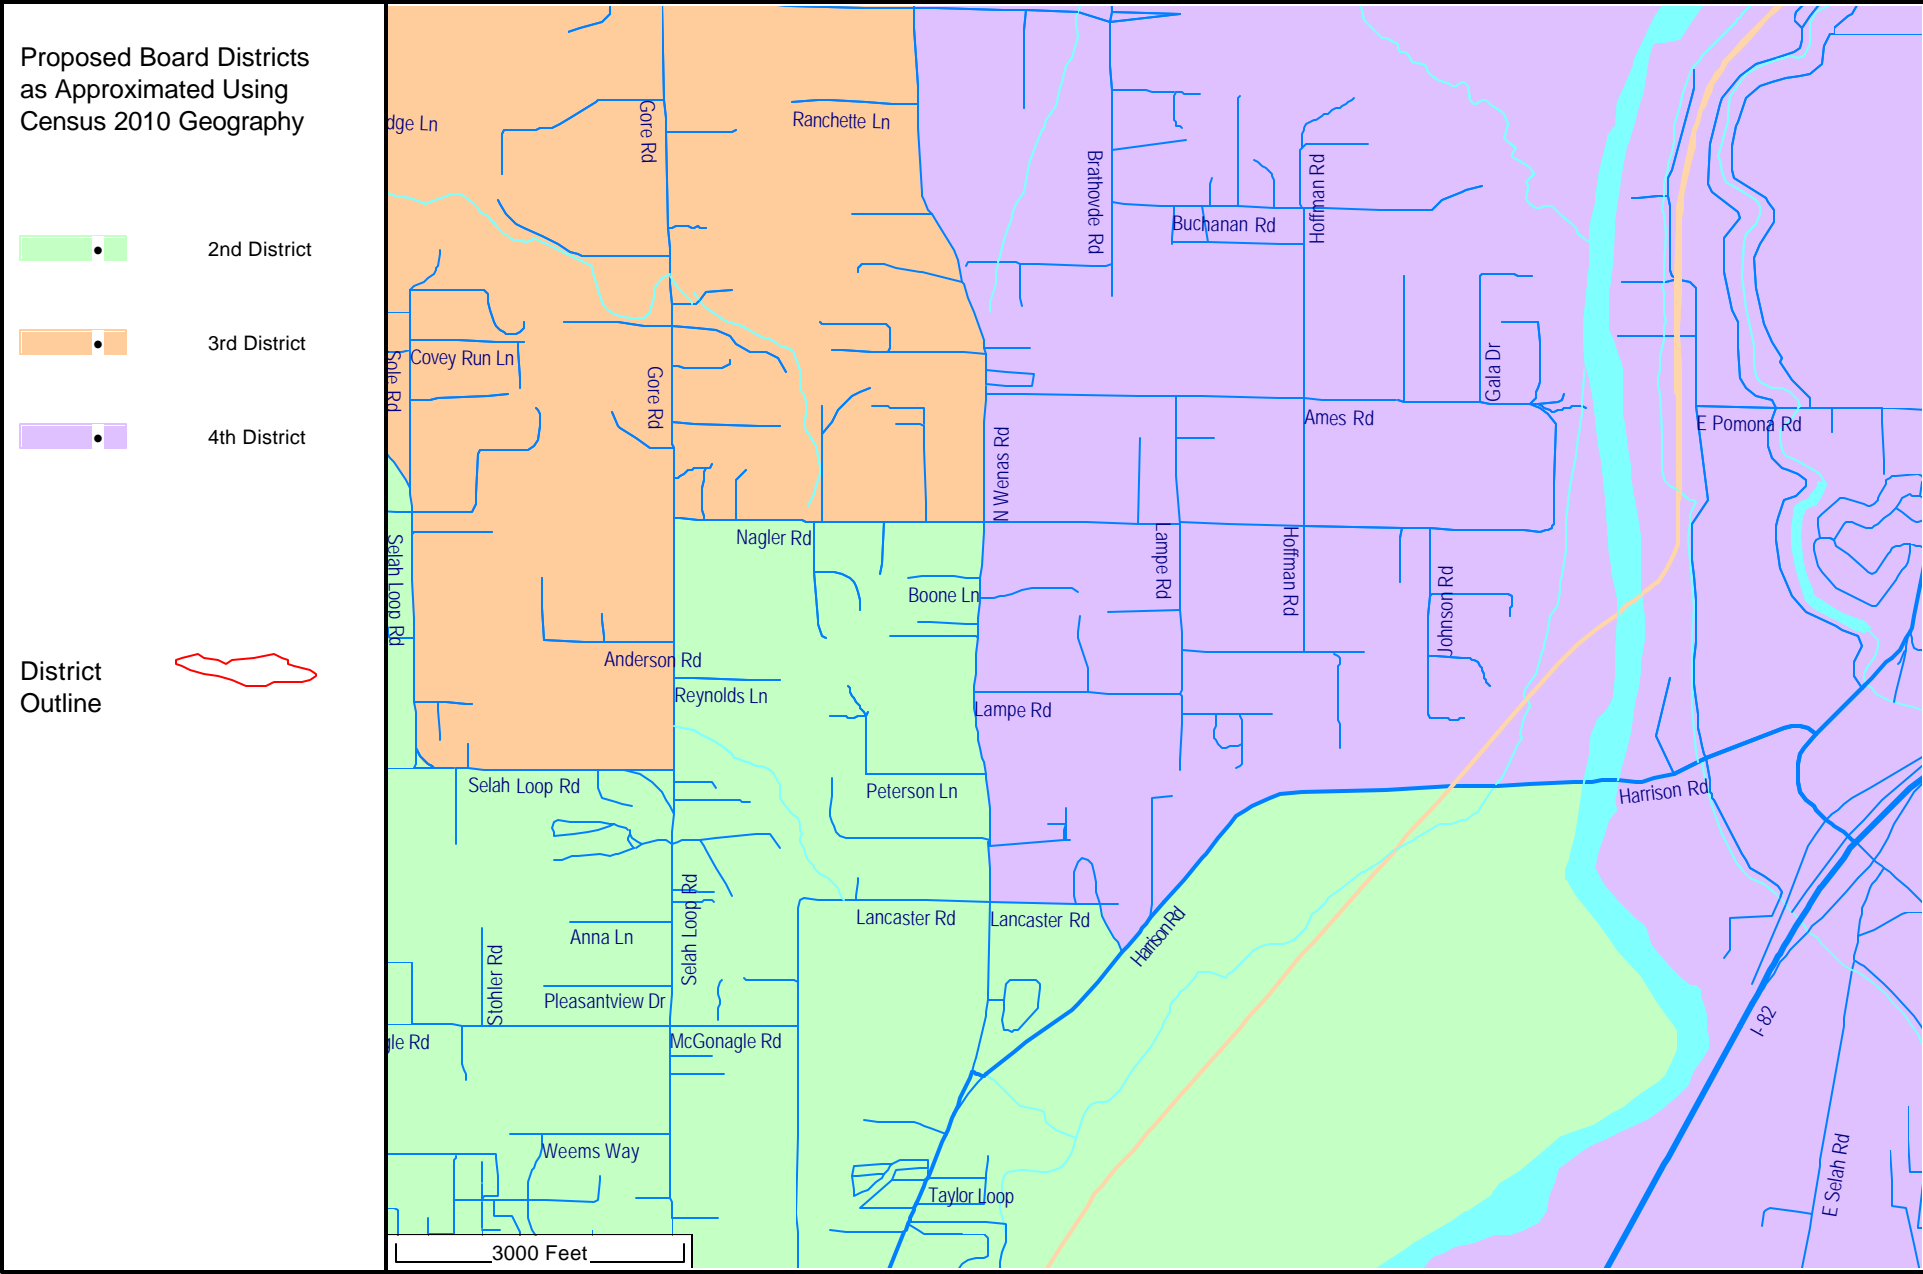

Selah School District

Proposed Board of Director Districts based on Census 2010 Geography