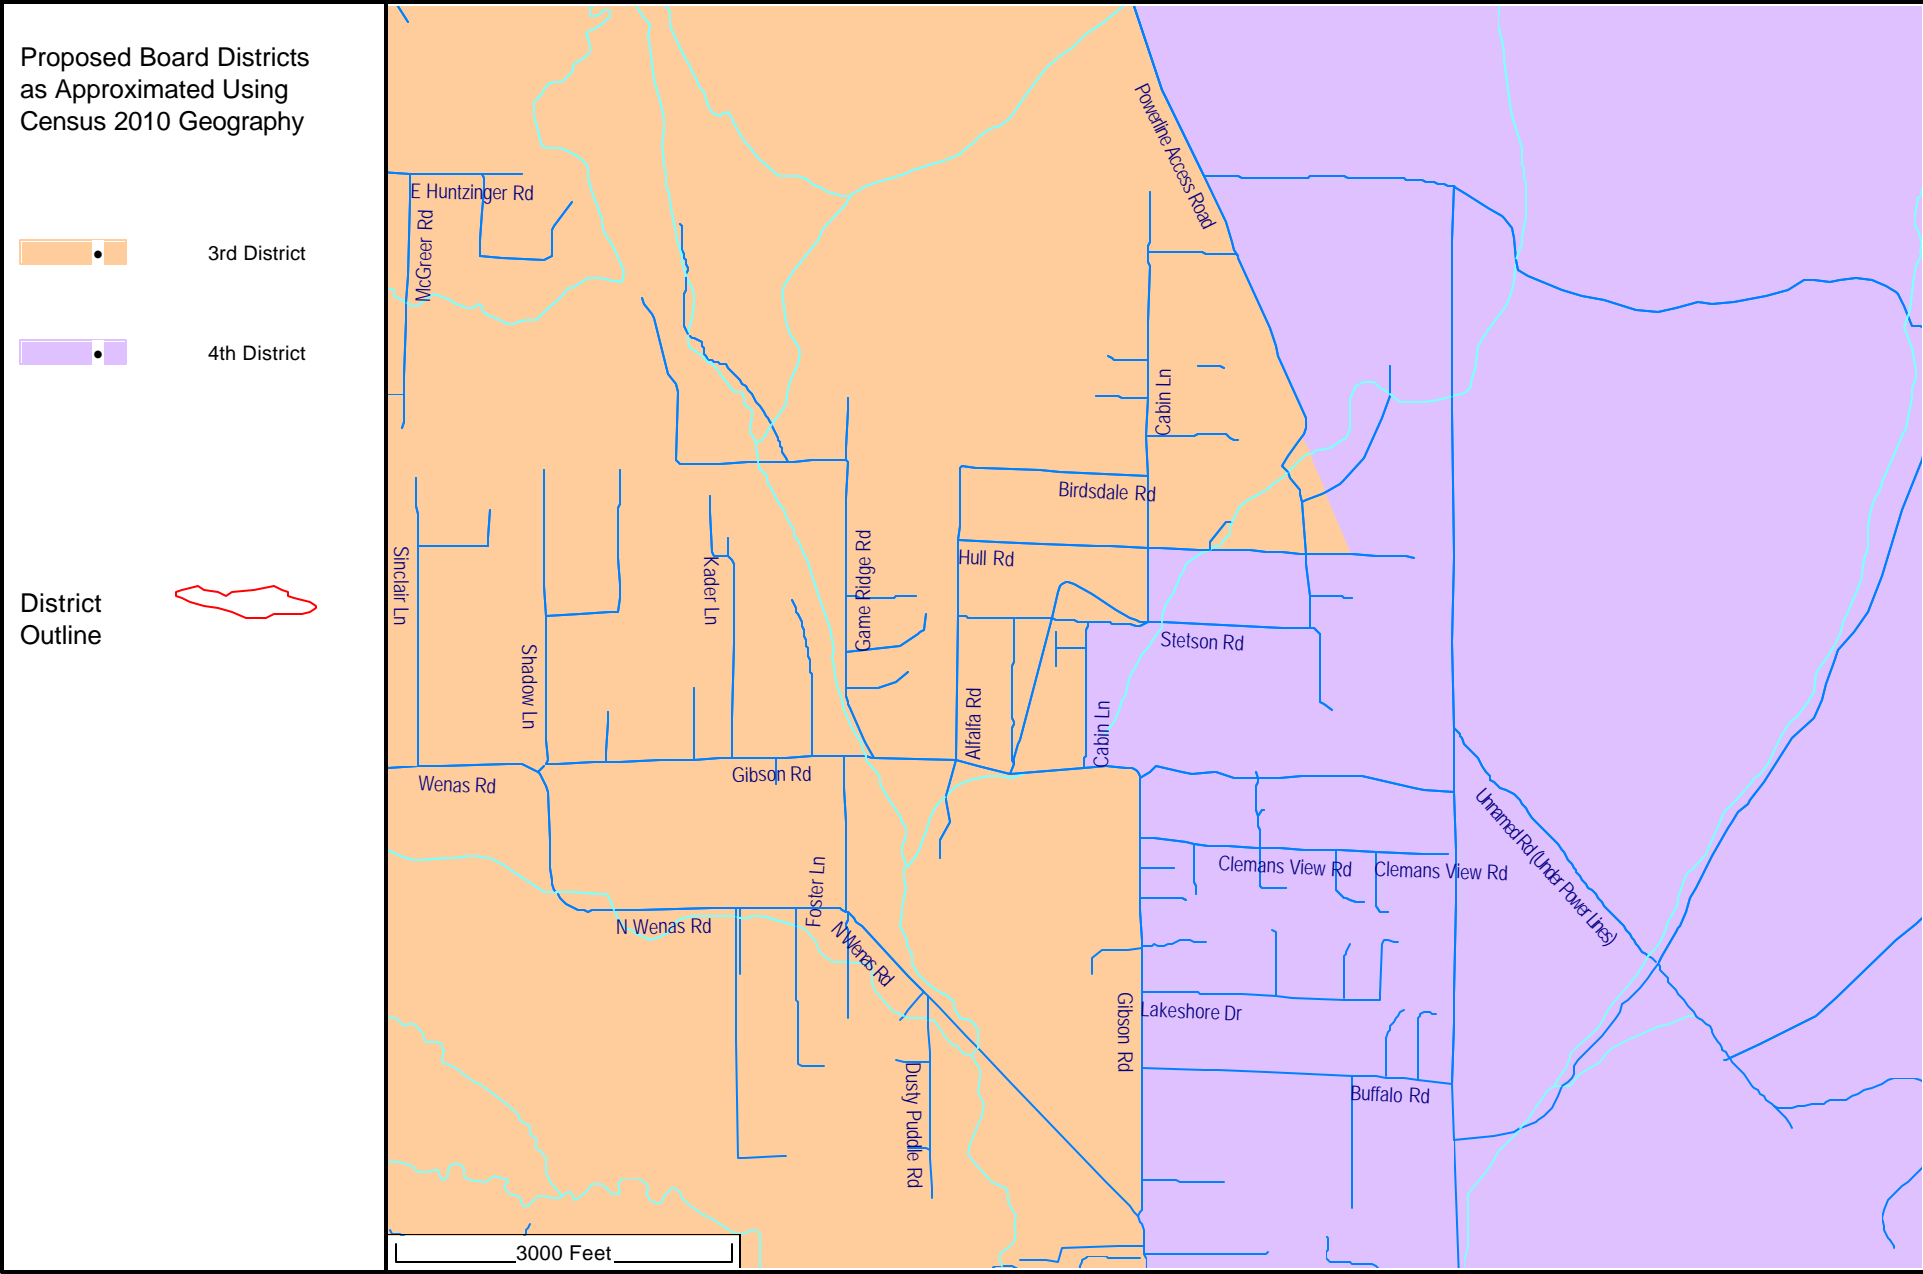

Selah School District

Proposed Board of Director Districts based on Census 2010 Geography